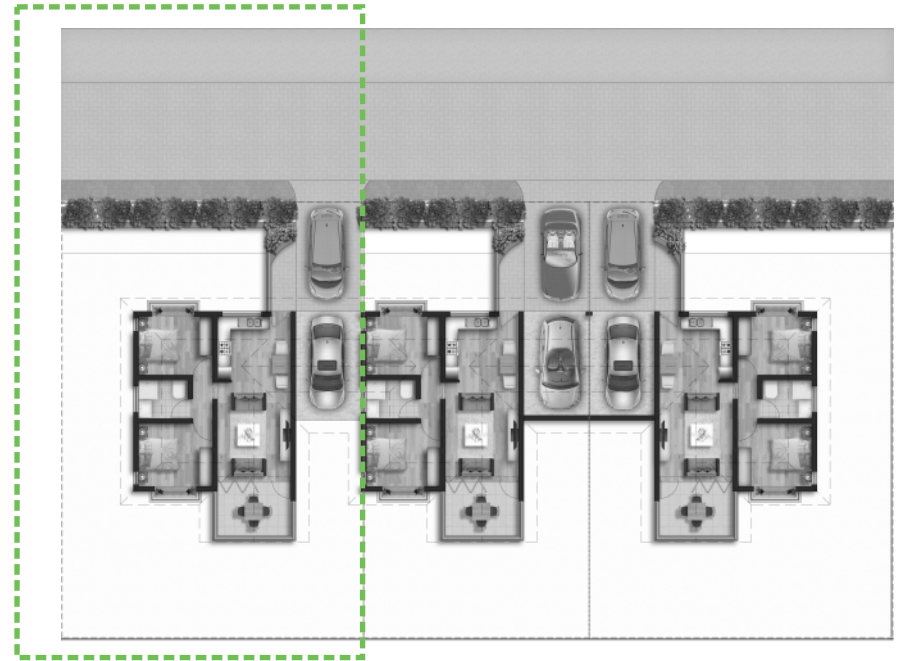

note: all fittings & accessories are not included in the pricing

2 BEDROOM, 1 BATHROOM & CARPORT

LOWER FLOOR PLAN

SCHEDULE OF AREAS

1	KITCHEN, DINING, LOUNGE & CIRCULATION	26.0 m ²
2	BEDROOM 1	11.0 m ²
3	BEDROOM 2	10.4 m ²
4	BATHROOM	4.2 m ²
5	STORE	10.0 m ²
6	VERANDAH	10.5 m ²
7	CARPORT	14.0 m ²
TOTAL NET AREA		86.1 m²
TOTAL GROSS AREA		100.0 m²

note: all fittings & accessories are not included in the pricing

2 BEDROOM, 1 BATHROOM & CARPORT

UPPER FLOOR PLAN

SCHEDULE OF AREAS

1	KITCHEN, DINING, LOUNGE & CIRCULATION	26.0 m ²
2	BEDROOM 1	11.0 m ²
3	BEDROOM 2	10.4 m ²
4	BATHROOM	4.2 m ²
5	VERANDAH	10.5 m ²
6	CARPORT	14.0 m ²
TOTAL NET AREA		76.1 m ²
TOTAL GROSS AREA		88.0 m ²