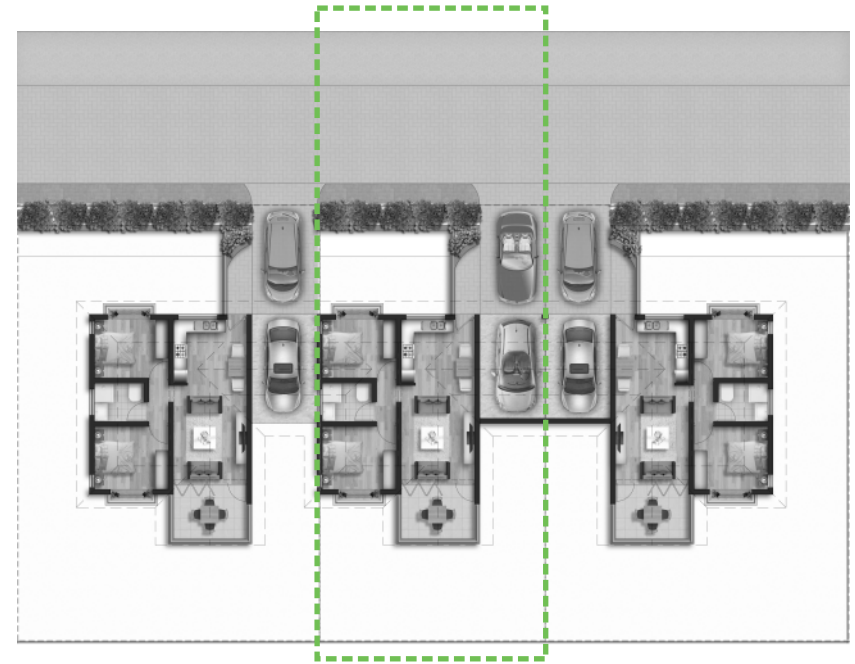

note: all fittings & accessories are not included in the pricing

2 BEDROOM, 1 BATHROOM & CARPORT

UPPER FLOOR PLAN

SCHEDULE OF AREAS

1	KITCHEN, DINING, LOUNGE & CIRCULATION	26.0 m ²
2	BEDROOM 1	11.0 m ²
3	BEDROOM 2	10.4 m ²
4	BATHROOM	4.2 m ²
5	VERANDAH	10.5 m ²
6	CARPORT	14.0 m ²
TOTAL NET AREA		76.1 m ²
TOTAL GROSS AREA		88.0 m ²

note: all fittings & accessories are not included in the pricing

2 BEDROOM, 1 BATHROOM & CARPORT

UPPER FLOOR PLAN

SCHEDULE OF AREAS

1	KITCHEN, SCULLERY, DINING, LOUNGE & CIRCULATION	26.0 m ²
2	BEDROOM 1	11.0 m ²
3	BEDROOM 2	10.4 m ²
4	BATHROOM	4.2 m ²
5	VERANDAH	10.5 m ²
6	CARPORT	14.0 m ²
TOTAL NET AREA		76.1 m²
TOTAL GROSS AREA		88.0 m²