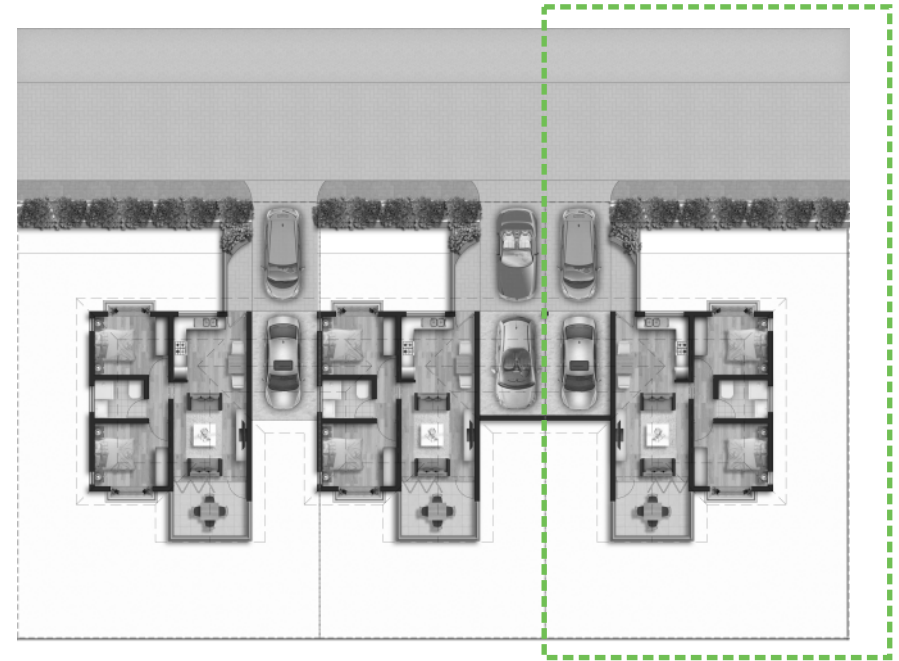

note: all fittings & accessories are not included in the pricing

2 BEDROOM, 1 BATHROOM & CARPORT

UPPER FLOOR PLAN

SCHEDULE OF AREAS

1	KITCHEN, SCULLERY, DINING, LOUNGE & CIRCULATION	26.0 m ²
2	BEDROOM 1	11.0 m ²
3	BEDROOM 2	10.4 m ²
4	BATHROOM	4.2 m ²
5	VERANDAH	10.5 m ²
6	CARPORT	14.0 m ²
TOTAL NET AREA		76.1 m²
TOTAL GROSS AREA		88.0 m²