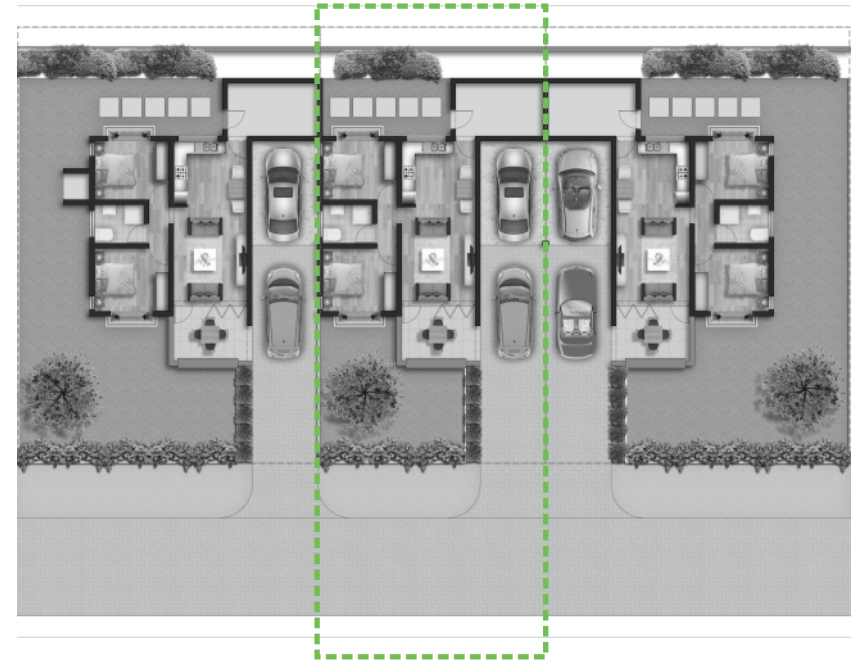

2 BEDROOM, 1 BATHROOM & CARPORT

LOWER FLOOR PLAN

SCHEDULE OF AREAS

1	KITCHEN, DINING, LOUNGE & CIRCULATION	26.0 m ²
2	BEDROOM 1	11.0 m ²
3	BEDROOM 2	10.4 m ²
4	BATHROOM	4.2 m ²
5	STORE	10.0 m ²
6	VERANDAH	10.5 m ²
7	CARPORT	14.0 m ²
TOTAL NET AREA		86.1 m²
TOTAL GROSS AREA		100.0 m²

note: all fittings & accessories are not included in the pricing

2 BEDROOM, 1 BATHROOM & CARPORT

LOWER FLOOR PLAN

SCHEDULE OF AREAS

1	KITCHEN, DINING, LOUNGE & CIRCULATION	26.0 m ²
2	BEDROOM 1	11.0 m ²
3	BEDROOM 2	10.4 m ²
4	BATHROOM	4.2 m ²
5	STORE	10.0 m ²
6	VERANDAH	10.5 m ²
7	CARPORT	14.0 m ²
TOTAL NET AREA		86.1 m²
TOTAL GROSS AREA		100.0 m²